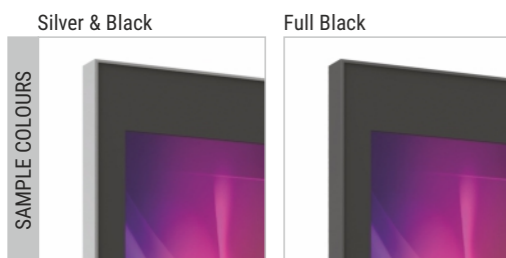

C01 Slim Design Indoor Totem Enclosure

Portrait / Single Sided
32" | 43" | 49" | 50" | 55" | 65" | 75"

Show this product on the website

The Cletech C01 Totem Enclosure is a specially designed product that strikes the perfect balance between aesthetics and functionality for ultra-thin monitors. Compatible with monitors with a maximum thickness of not more than 35 mm, this totem cabinet is particularly tailored to seamlessly work with models such as the Samsung QBC, QMC, and QHC series, as well as the LG UH5N-E and UH7N-E series. When paired with slim monitors, the enclosure boasts a mere 60 mm depth, providing a sleek and space-saving design.

Key Features

- Slim Design
- Easy Access for Maintenance
- 4mm Ceramic Painted Tempered Glass
- Available for Floor Mounts
- Easy Monitor-TV Mounting
- Aluminum Main Chasis

Main Features

● Included ● Optional ● On Project ● Not Available