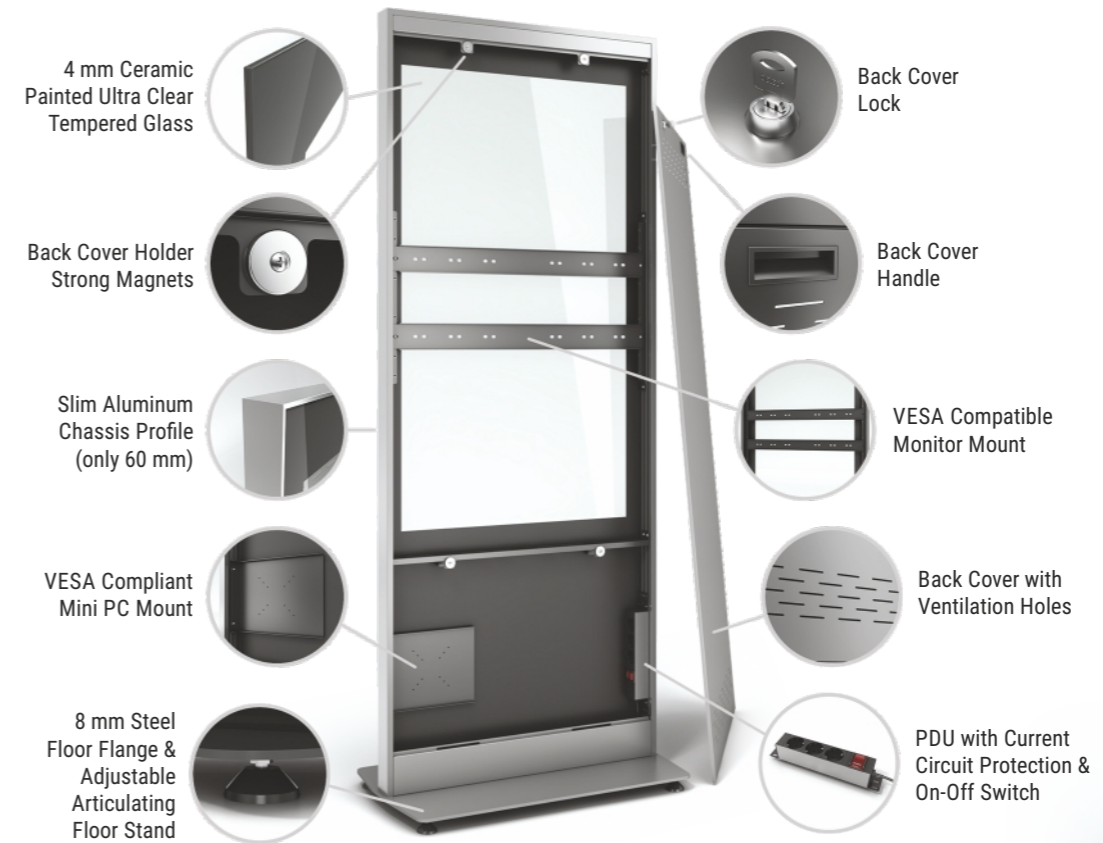

C01 Slim Design Indoor Totem Enclosure

Portrait / Single Sided
32" | 43" | 49" | 50" | 55" | 65" | 75"

Show this product on the website

The Cletech C01 Totem Enclosure is a specially designed product that strikes the perfect balance between aesthetics and functionality for ultra-thin monitors. Compatible with monitors with a maximum thickness of not more than 35 mm, this totem cabinet is particularly tailored to seamlessly work with models such as the Samsung QBC, QMC, and QHC series, as well as the LG UH5N-E and UH7N-E series. When paired with slim monitors, the enclosure boasts a mere 60 mm depth, providing a sleek and space-saving design.

Key Features

- Slim Design
- Easy Access for Maintenance
- 4mm Ceramic Painted Tempered Glass
- Available for Floor Mounts
- Easy Monitor-TV Mounting
- Aluminum Main Chasis

Main Features

● Included ● Optional ● On Project ● Not Available

| | | | | | | | | | |
|--------------|-------------|--------------|-------------|-----------|----------------|----------------|----------------|----------------------|--------------|
| | | | | | | | | | |
| Custom Color | Client Logo | Floor Mounts | Base Wheels | Base Feet | Tempered Glass | Lockable Cover | PDU 3 x Socket | Fans for Ventilation | Touch Screen |